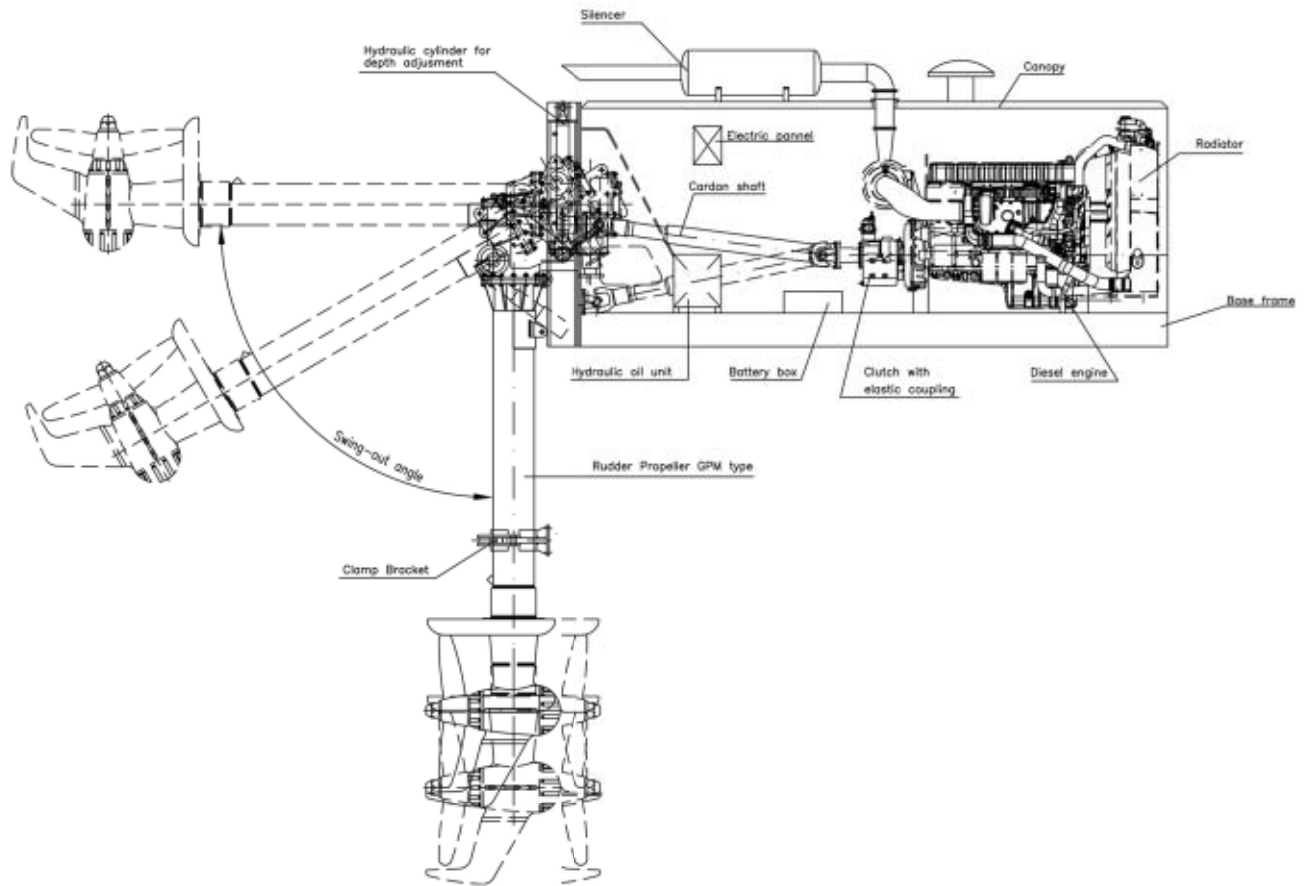

ITALDRAGHE